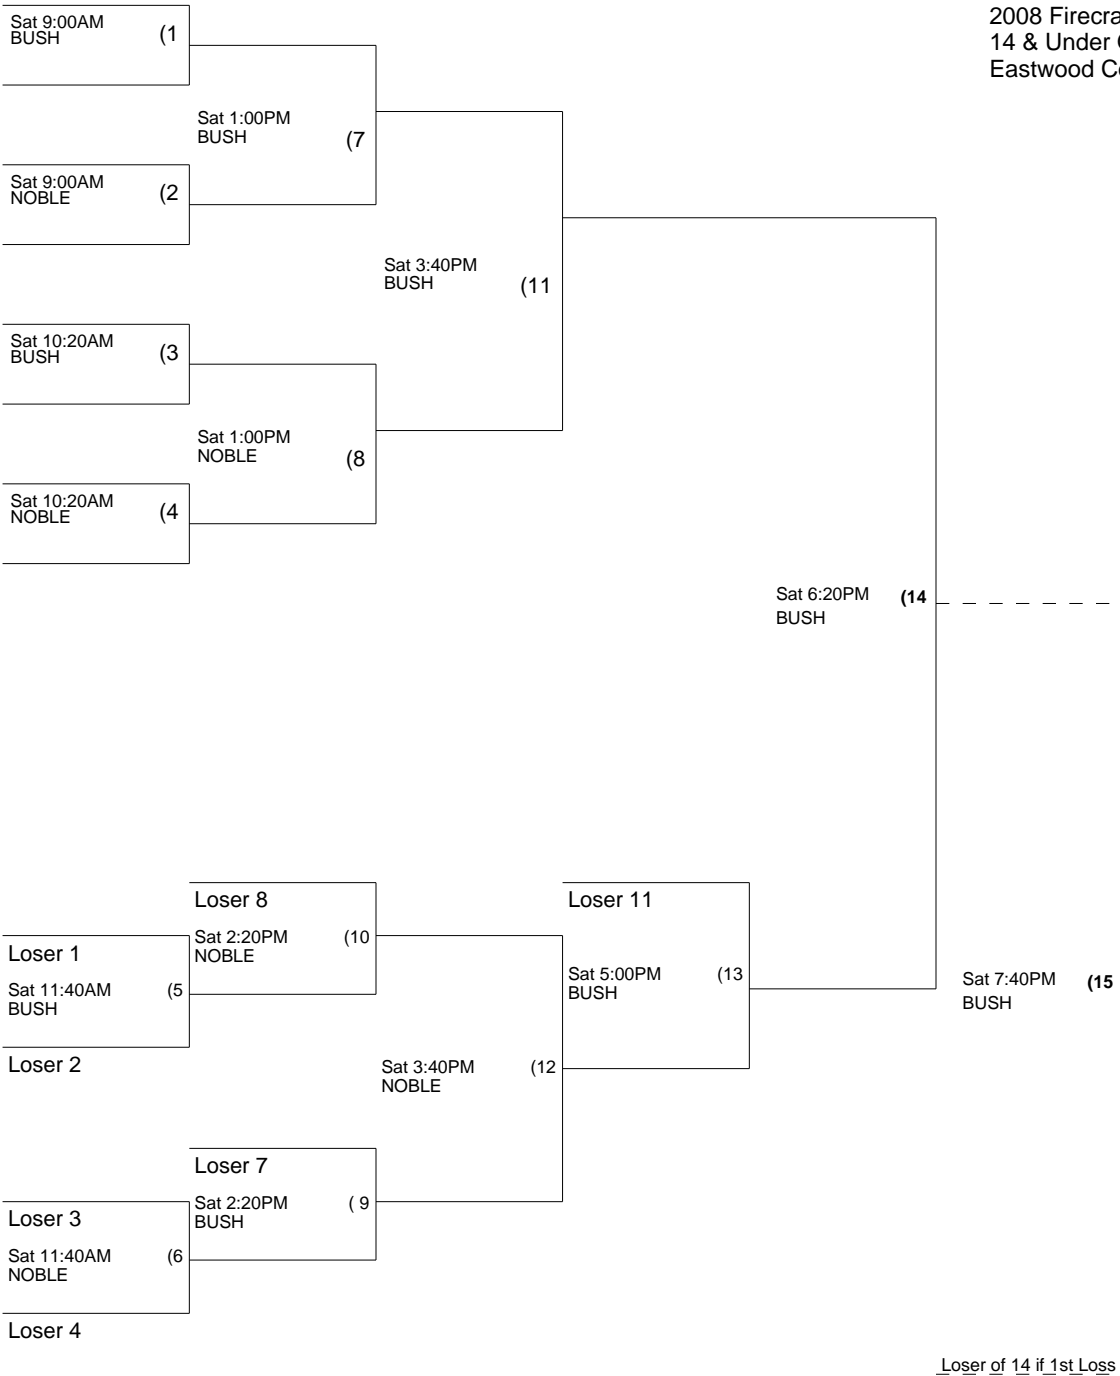

2008 Firecracker Clash Softball  
 14 & Under Girls  
 Eastwood Complex - Tupelo, MS

Loser of 14 if 1st Loss