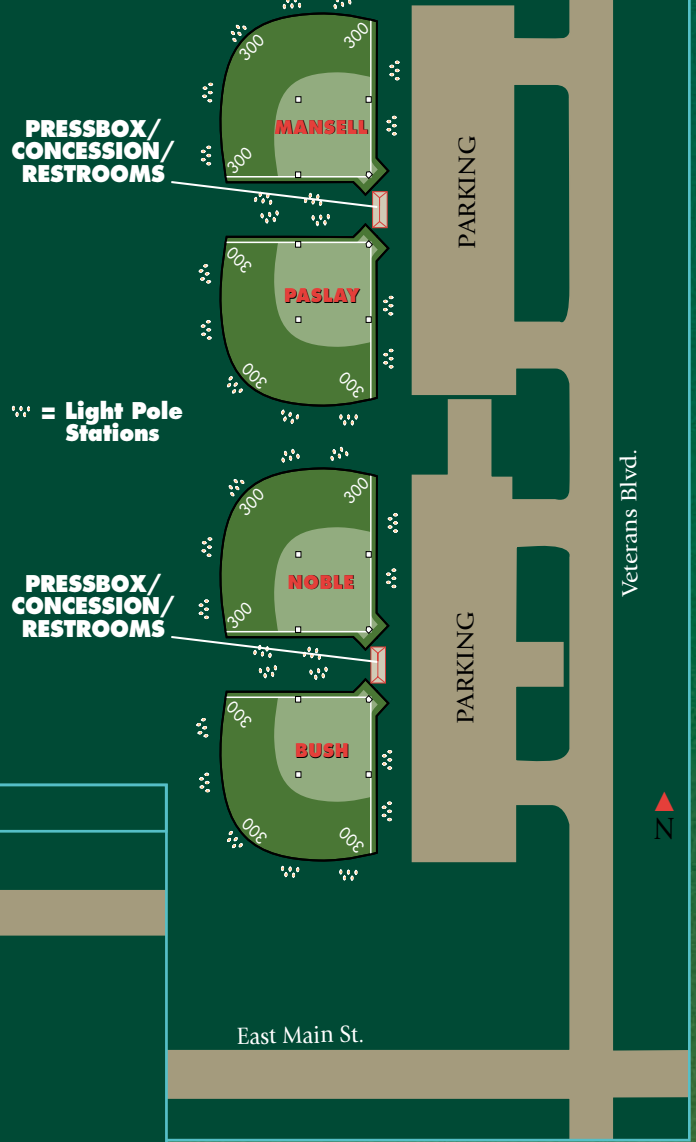

Tupelo

IT'S THE PLACE TO GO

SOFTBALL FIELD DIAGRAM

Amenities:
Concession and restroom facilities are conveniently located near all playing fields. In addition, there are covered picnic facilities.

EASTWOOD COMPLEX