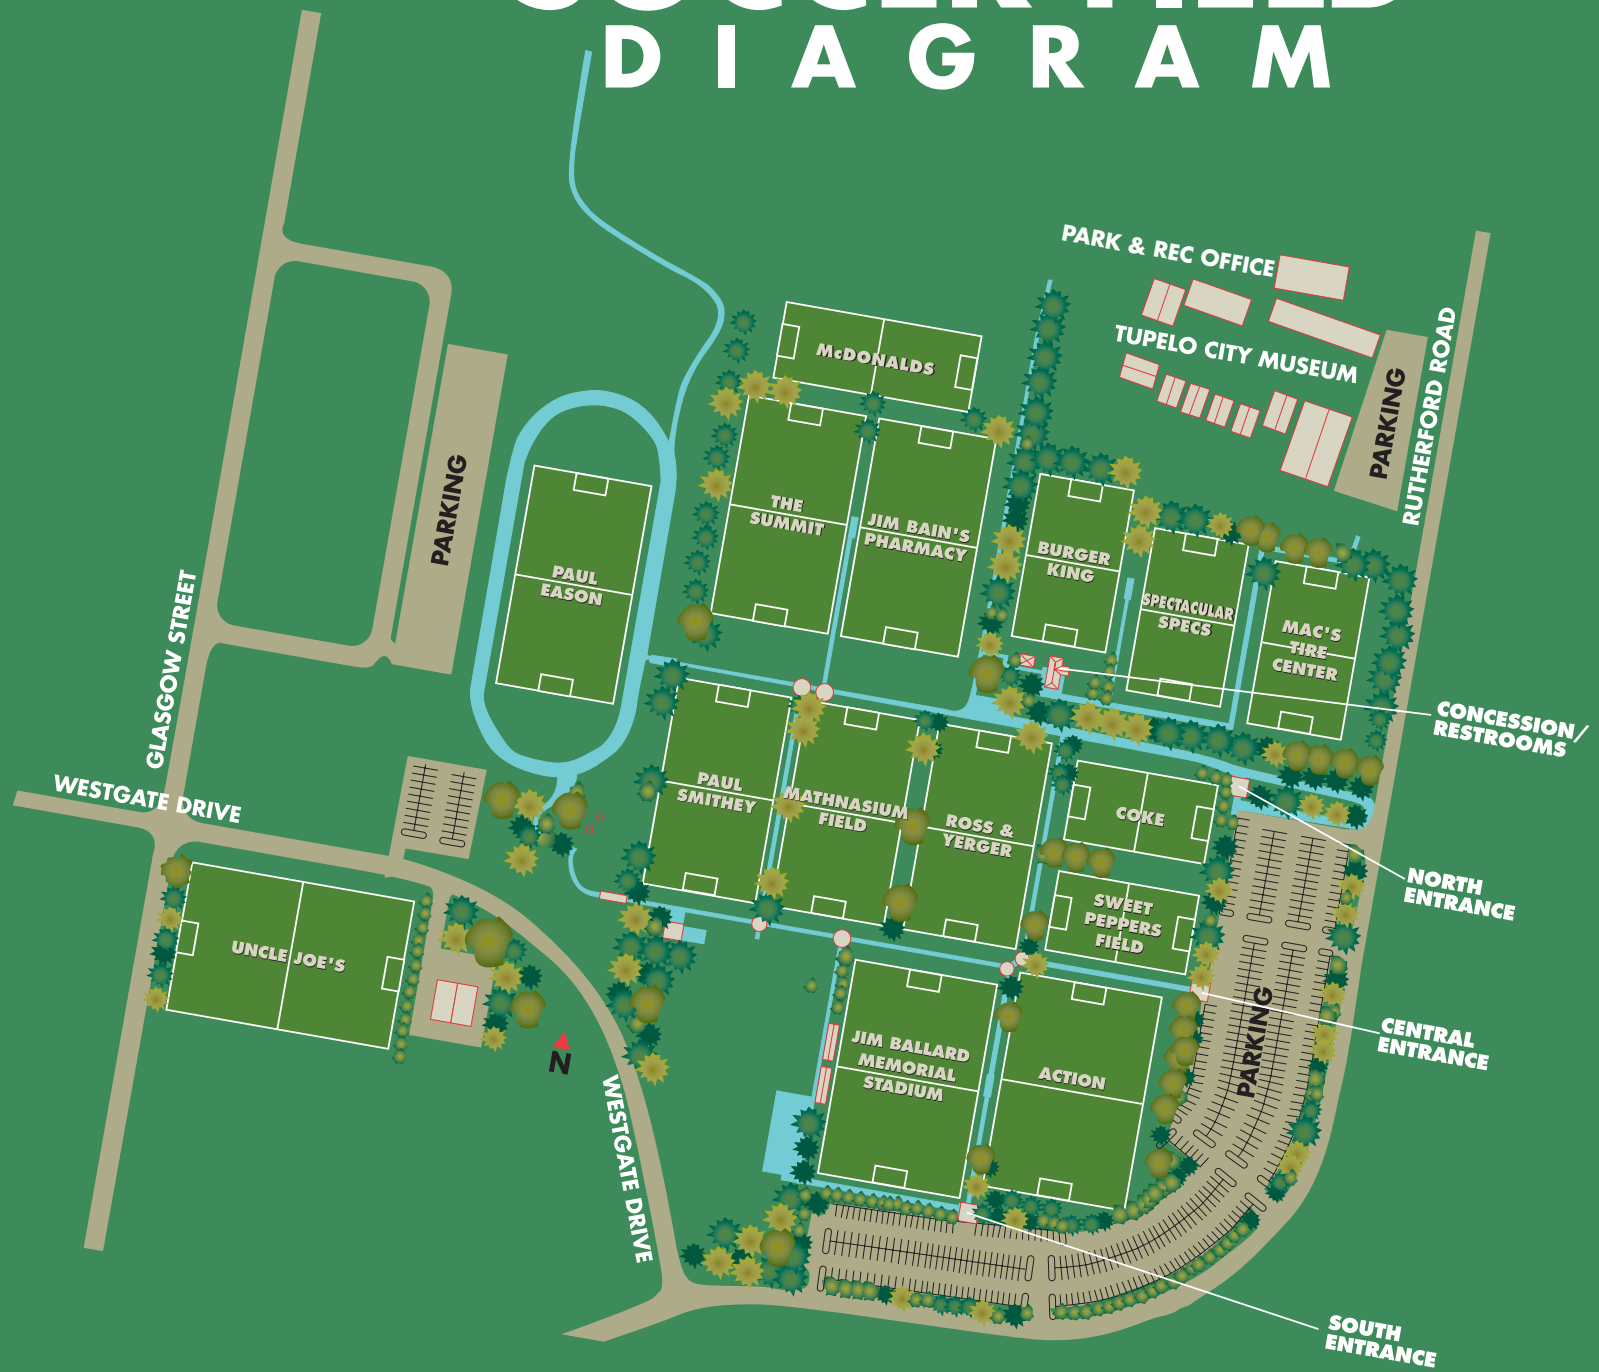

# SOCCER FIELD DIAGRAM

## *Sportsplex Amenities:*

Concession and restroom facilities are conveniently located near all playing fields. In addition, the Sportsplex offers two covered picnic facilities as well as a covered stage, perfect for entertainment and awards presentations. There is also a referee/officials lounge located in the concession facility.